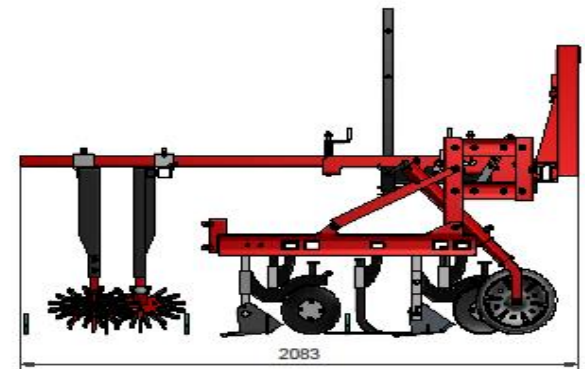

Description: 6x50cm

Project: Mertz

Tel: +31 187 616100
Fax: +31 187 612580
Lieve Vrouwepoort 201, 3343 LA, Stad aan 't Haringvliet
www.steketee.com

Projection:

Design by: LS
Metrics: mm

Design date: 18-1-2019

Scale: 1 : 20

Format: A3

L:\Seketee Programma Inventor\Ondruid bestijging - schoffel\Steketee\tekeningen\2019.01.18 Mertz 6x50cm\2019.01.18 Mertz 6x50cm.lam

mertz

NYKØBING F. · NAKSKOV · FAXE · RINGSTED